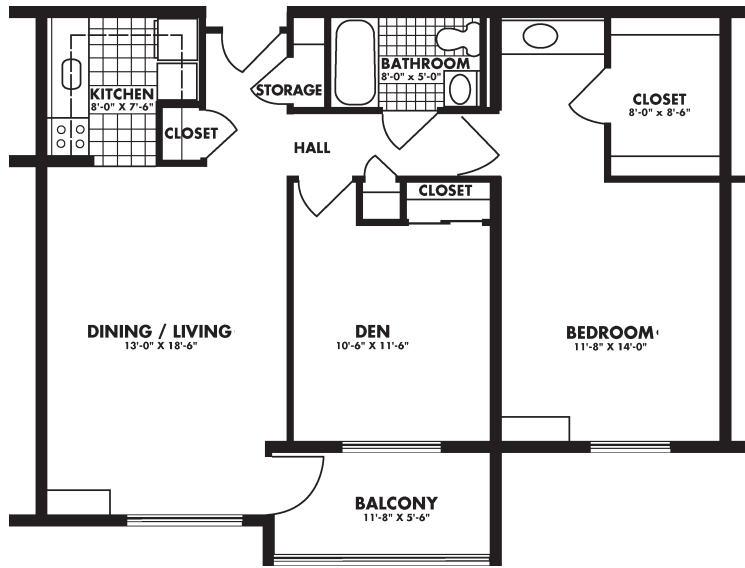

Model 1A

- One Bedroom
- One Bathroom
- Balcony
- 649 Square Ft.

Model 1B

- One Bedroom
- One Bathroom
- 551 Square Ft.

Model 1C

- One Bedroom
- One Bathroom
- Den
- 663 Square Ft.

Model 1D

- One Bedroom
- One Bathroom
- Extra Room
- 740 Square Ft.

Model 2A

- Two Bedrooms
- Two Bathrooms
- Balcony
- 925 Square ft.

Model 2B

- Two Bedrooms
- One Bathroom
- Balcony
- 925 Square ft.

Model 2C

- One Bedroom
- Two Bathrooms
- Den
- Balcony
- 925 Square ft.

Model 2D

- One Bedroom
- One Bathroom
- Den
- Balcony
- 925 Square ft.

Model 2E

- Two Bedrooms
- Two Bathrooms
- Balcony
- 1004 Square ft.

The Lafayette - Redeemer

8580 Verree Road, Philadelphia, PA 19111 • 215.214.2877