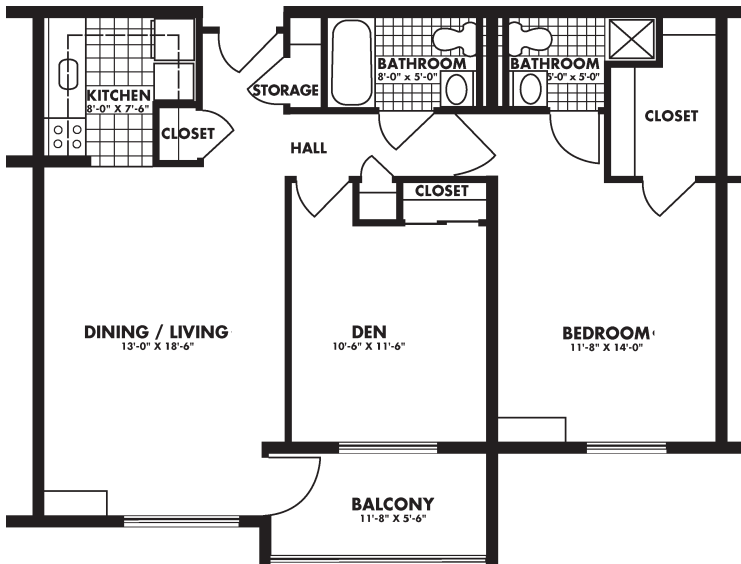

Model 1A

- One Bedroom
- One Bathroom
- Balcony
- 649 Square Ft.

Model 1B

- One Bedroom
- One Bathroom
- 551 Square Ft.

Model 1C

- One Bedroom
- One Bathroom
- Den
- 663 Square Ft.

Model 1D

- One Bedroom
- One Bathroom
- Extra Room
- 740 Square Ft.

Model 2A

- Two Bedrooms
- Two Bathrooms
- Balcony
- 925 Square ft.

Model 2B

- Two Bedrooms
- One Bathroom
- Balcony
- 925 Square ft.

Model 2C

- One Bedroom
- Two Bathrooms
- Den
- Balcony
- 925 Square ft.

Model 2D

- One Bedroom
- One Bathroom
- Den
- Balcony
- 925 Square ft.

Model 2E

- Two Bedrooms
- Two Bathrooms
- Balcony
- 1004 Square ft.

The Lafayette - Redeemer

8580 Verree Road, Philadelphia, PA 19111 • 215.214.2877