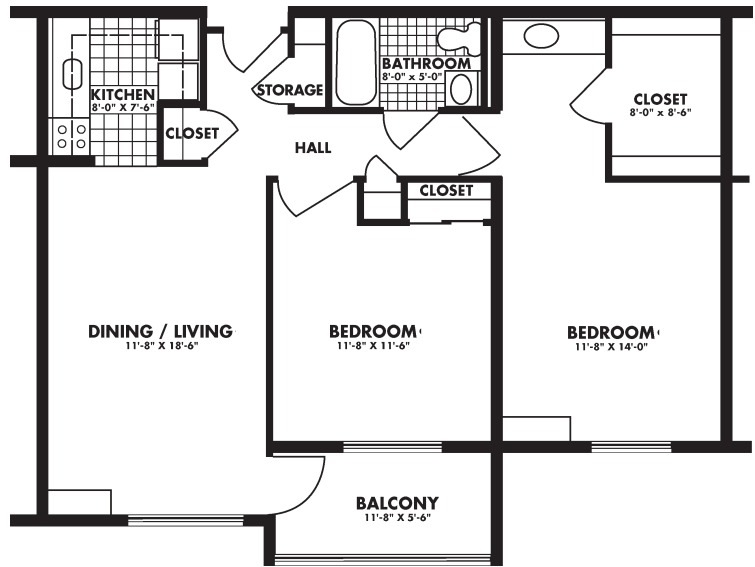

Model 1A

- One Bedroom
- One Bathroom
- Balcony
- 649 Square Ft.

Model 1B

- One Bedroom
- One Bathroom
- 551 Square Ft.

Model 1C

- One Bedroom
- One Bathroom
- Den
- 663 Square Ft.

Model 1D

- One Bedroom
- One Bathroom
- Extra Room
- 740 Square Ft.

Model 2A

- Two Bedrooms
- Two Bathrooms
- Balcony
- 925 Square ft.

Model 2B

- Two Bedrooms
- One Bathroom
- Balcony
- 925 Square ft.

Model 2C

- One Bedroom
- Two Bathrooms
- Den
- Balcony
- 925 Square ft.

Model 2D

- One Bedroom
- One Bathroom
- Den
- Balcony
- 925 Square ft.

Model 2E

- Two Bedrooms
- Two Bathrooms
- Balcony
- 1004 Square ft.

The Lafayette - Redeemer

8580 Verree Road, Philadelphia, PA 19111 • 215.214.2877