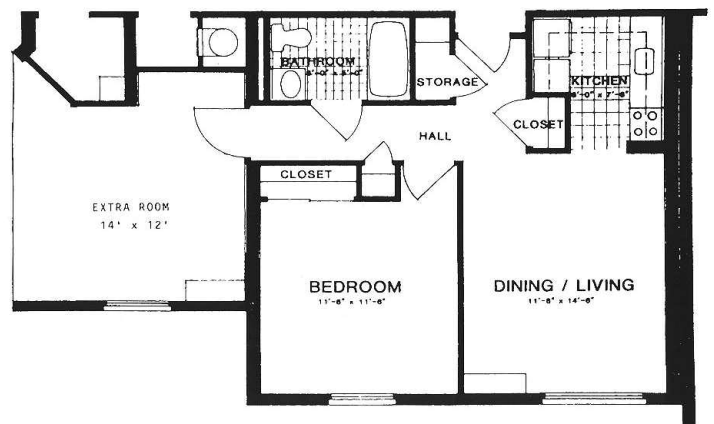

Model 1A

- One Bedroom
- One Bathroom
- Balcony
- 649 Square Ft.

Model 1B

- One Bedroom
- One Bathroom
- 551 Square Ft.

Model 1C

- One Bedroom
- One Bathroom
- Den
- 663 Square Ft.

Model 1D

- One Bedroom
- One Bathroom
- Extra Room
- 740 Square Ft.

Model 2A

- Two Bedrooms
- Two Bathrooms
- Balcony
- 925 Square ft.

Model 2B

- Two Bedrooms
- One Bathroom
- Balcony
- 925 Square ft.

Model 2C

- One Bedroom
- Two Bathrooms
- Den
- Balcony
- 925 Square ft.

Model 2D

- One Bedroom
- One Bathroom
- Den
- Balcony
- 925 Square ft.

Model 2E

- Two Bedrooms
- Two Bathrooms
- Balcony
- 1004 Square ft.

The Lafayette - Redeemer

8580 Verree Road, Philadelphia, PA 19111 • 215.214.2877