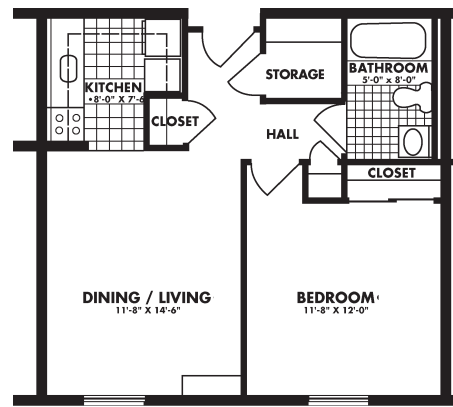

Model 1A

- One Bedroom
- One Bathroom
- Balcony
- 649 Square Ft.

Model 1B

- One Bedroom
- One Bathroom
- 551 Square Ft.

Model 1C

- One Bedroom
- One Bathroom
- Den
- 663 Square Ft.

Model 1D

- One Bedroom
- One Bathroom
- Extra Room
- 740 Square Ft.

Model 2A

- Two Bedrooms
- Two Bathrooms
- Balcony
- 925 Square ft.

Model 2B

- Two Bedrooms
- One Bathroom
- Balcony
- 925 Square ft.

Model 2C

- One Bedroom
- Two Bathrooms
- Den
- Balcony
- 925 Square ft.

Model 2D

- One Bedroom
- One Bathroom
- Den
- Balcony
- 925 Square ft.

Model 2E

- Two Bedrooms
- Two Bathrooms
- Balcony
- 1004 Square ft.

The Lafayette - Redeemer

8580 Verree Road, Philadelphia, PA 19111 • 215.214.2877