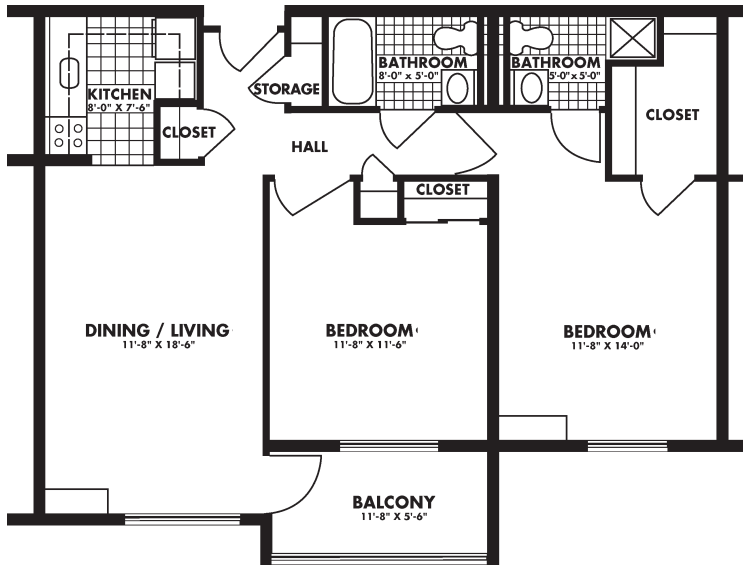

Model 1A

- One Bedroom
- One Bathroom
- Balcony
- 649 Square Ft.

Model 1B

- One Bedroom
- One Bathroom
- 551 Square Ft.

Model 1C

- One Bedroom
- One Bathroom
- Den
- 663 Square Ft.

Model 1D

- One Bedroom
- One Bathroom
- Extra Room
- 740 Square Ft.

Model 2A

- Two Bedrooms
- Two Bathrooms
- Balcony
- 925 Square ft.

Model 2B

- Two Bedrooms
- One Bathroom
- Balcony
- 925 Square ft.

Model 2C

- One Bedroom
- Two Bathrooms
- Den
- Balcony
- 925 Square ft.

Model 2D

- One Bedroom
- One Bathroom
- Den
- Balcony
- 925 Square ft.

Model 2E

- Two Bedrooms
- Two Bathrooms
- Balcony
- 1004 Square ft.

The Lafayette - Redeemer

8580 Verree Road, Philadelphia, PA 19111 • 215.214.2877