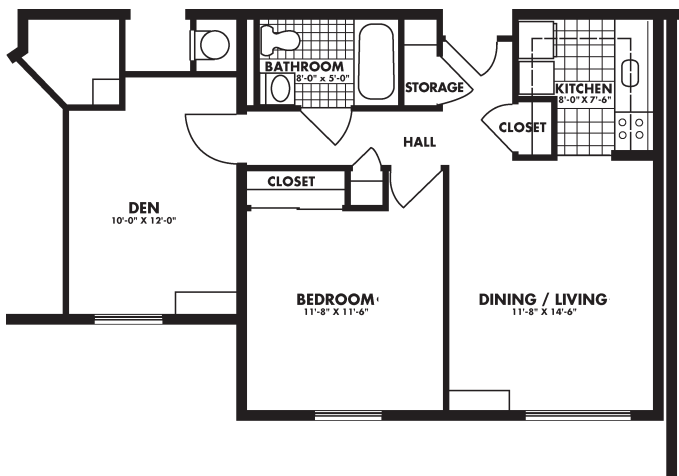

Model 1A

- One Bedroom
- One Bathroom
- Balcony
- 649 Square Ft.

Model 1B

- One Bedroom
- One Bathroom
- 551 Square Ft.

Model 1C

- One Bedroom
- One Bathroom
- Den
- 663 Square Ft.

Model 1D

- One Bedroom
- One Bathroom
- Extra Room
- 740 Square Ft.

Model 2A

- Two Bedrooms
- Two Bathrooms
- Balcony
- 925 Square ft.

Model 2B

- Two Bedrooms
- One Bathroom
- Balcony
- 925 Square ft.

Model 2C

- One Bedroom
- Two Bathrooms
- Den
- Balcony
- 925 Square ft.

Model 2D

- One Bedroom
- One Bathroom
- Den
- Balcony
- 925 Square ft.

Model 2E

- Two Bedrooms
- Two Bathrooms
- Balcony
- 1004 Square ft.

The Lafayette - Redeemer

8580 Verree Road, Philadelphia, PA 19111 • 215.214.2877